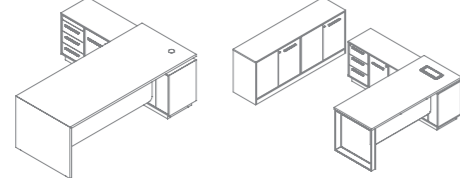

STATEMENT OF LINE

COLOURS & FINISHES
Numen | Regus | Stellar | Pinnacle | Avail

AVAIL

Main Table (L): 1800 to 2100mm
Main Table (W): 750 to 900mm

NUMEN

Main Table (L): 1800 to 2100mm
Main Table (W): 750 to 900mm
Side Unit (L): 1800mm
Side Unit (W): 450mm

PINNACLE

Main Table (L): 1800 to 2250mm
Main Table (W): 900mm
Return Table (L): 1200 to 1500mm
Return Table (W): 500mm

STELLAR

Main Table (L): 2100 to 2400mm
Main Table (W): 750 to 900mm
Return Table (L): 1200 to 1500mm
Return Table (W): 600mm
Tower Asley (L): 1400 to 1700mm
Tower Asley (W): 350mm

REGUS

Main Table (L): 1500 to 1950mm
Main Table (W): 750 to 900mm
Return Table (L): 1200 to 1500mm
Return Table (W): 500mm
Half Round Top (L): 750 to 900mm
Half Round Top (W): 750mm

LAMINATE

POWDER COAT

Ahmedabad: +91 8511131517 | Bengaluru: +91 7259021282 | Chennai : +91 9840900322 | Delhi : +91 8800392662