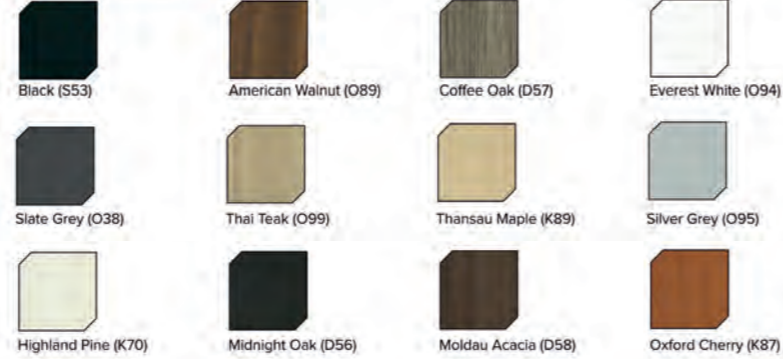

STATEMENT OF LINE

COLOURS & FINISHES
Numen | Regus | Stellar | Pinnacle | Avail

AVAIL

Main Table (L): 1800 to 2100mm
Main Table (W): 750 to 900mm

NUMEN

Main Table (L): 1800 to 2100mm
Main Table (W): 750 to 900mm
Side Unit (L): 1800mm
Side Unit (W): 450mm

PINNACLE

Main Table (L): 1800 to 2250mm
Main Table (W): 900mm
Return Table (L): 1200 to 1500mm
Return Table (W): 500mm

STELLAR

Main Table (L): 2100 to 2400mm
Main Table (W): 750 to 900mm
Return Table (L): 1200 to 1500mm
Return Table (W): 600mm
Tower Asley (L): 1400 to 1700mm
Tower Asley (W): 350mm

REGUS

Main Table (L): 1500 to 1950mm
Main Table (W): 750 to 900mm
Return Table (L): 1200 to 1500mm
Return Table (W): 500mm
Half Round Top (L): 750 to 900mm
Half Round Top (W): 750mm

LAMINATE