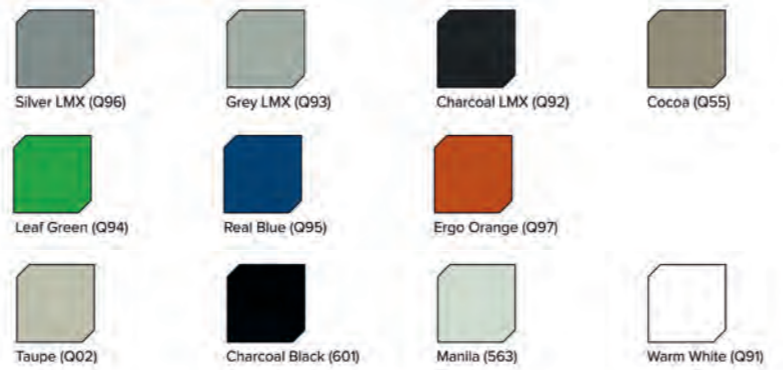

POWDER COAT